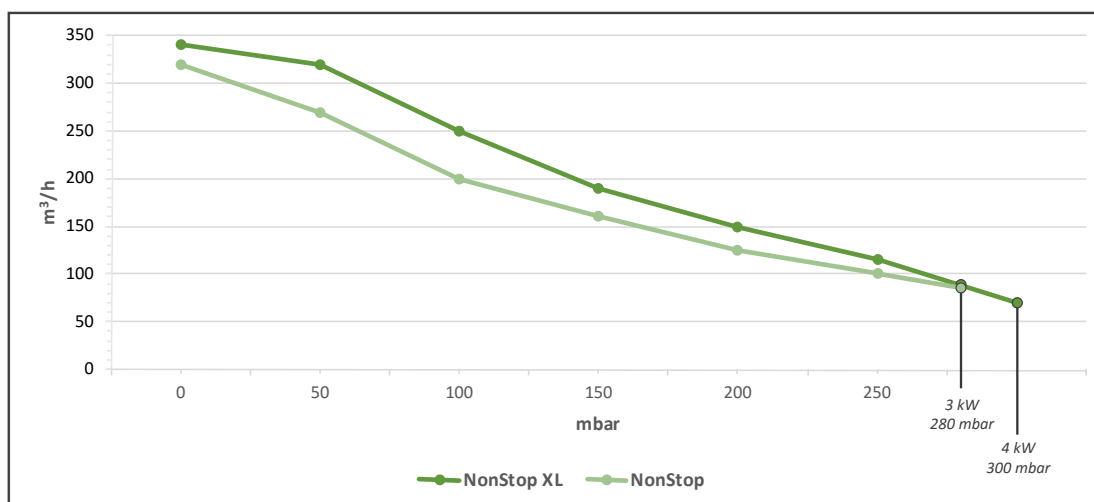

The large dust container has a volume of 40 litres and comes with a washable polyester filter, which complies with BIA class M and has a surface of 180dm². Such a large surface ensures that the vacuum pump's high airflow and heavy vacuum can be maintained for a long period.

Optional wheels are available to turn the NonStop into a mobile vacuum cleaning unit.

Air Flow Chart with a 3kW & 4kW Vacuum Pump from Esam

Technical Specifications

		NonStop	NonStop	NonStop XL	Nonstop XL
Article number		203000	204000	203010	204010
Size	<i>LxWxH [cm]</i>	80x42x85	80x42x85	80x42x85	80x42x85
Weight	<i>kg</i>	59	68	60	68
Power supply	<i>V / kW</i>	400 / 3	400 / 4	400 / 3	400 / 4
Power consumption	<i>A</i>	7	9	7	9
Fuse, delayed	<i>A</i>	10	10	10	10
Starter, type	<i>D/FI</i>	Direct	Direct	Direct	Direct
Motor protection	<i>Clixon/PTC</i>	Clixon	Clixon	Clixon	Clixon
Airflow	<i>m³/h</i>	320	320	340	340
Vacuum	<i>mbar</i>	280	300	280	300
Inlet diameter	<i>mm</i>	50	50	63	63
Outlet diameter	<i>mm</i>	63	63	63	63
Filter, size	<i>m²</i>	1.7	1.7	1.7	1.7
Material		Polyester	Polyester	Polyester	Polyester
Type		Cylindrical	Cylindrical	Cylindrical	Cylindrical
Filtration		BIA Class M	BIA Class M	BIA Class M	BIA Class M
Filter cleaning, type		None	None	None	None
Dust bucket, volume	<i>l</i>	40	40	40	40
Dust bag, capacity	<i>l</i>	None	None	None	None
Dust bag full, indicator		No	No	No	No
Compressor		No	No	No	No
Silencer		Yes	Yes	Yes	Yes
No simultaneous users		1	1	1	1-2